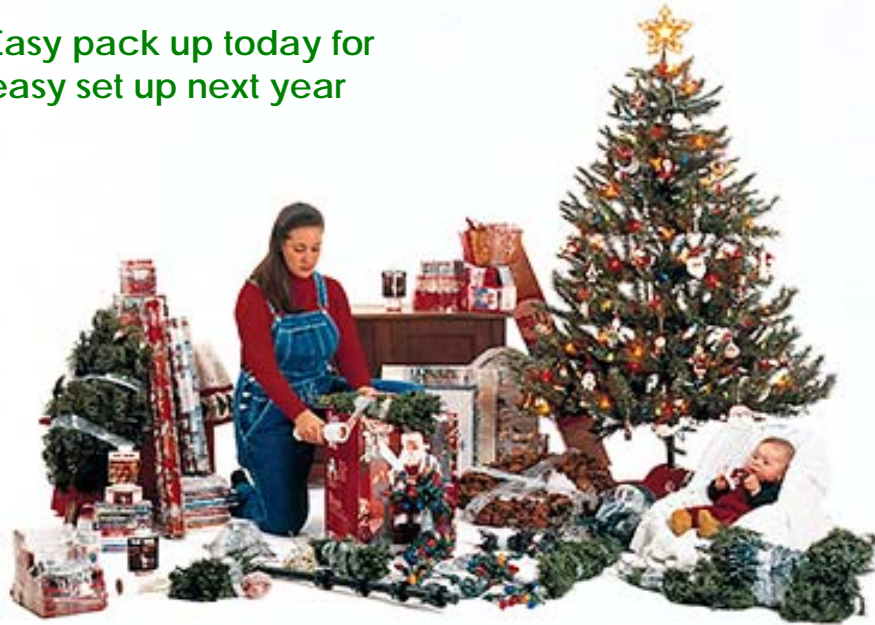

Wrap up Holiday Decorations with

FLAT TWINE®

Easy pack up today for
easy set up next year

Sticks to itself, not to your stuff
Ties tighter than twine without a knot

Bundle, compact, protect:

Strings of lights & extension cords

Artificial and live tree pack-up
or disposal

Wrapping paper, boxes, pictures, books,
decorative items

Great impulse item – put in a bin under your tree displays alongside the ornaments

Female friendly – convenient, easy too use, multiple applications

Merchandiser on every roll – seasonal, storage, moving, organizing applications

Unique handle on every roll – great tension control and 300% stretchability

Cross merchandise all year – lawn & garden clean-up, recreation, craft projects