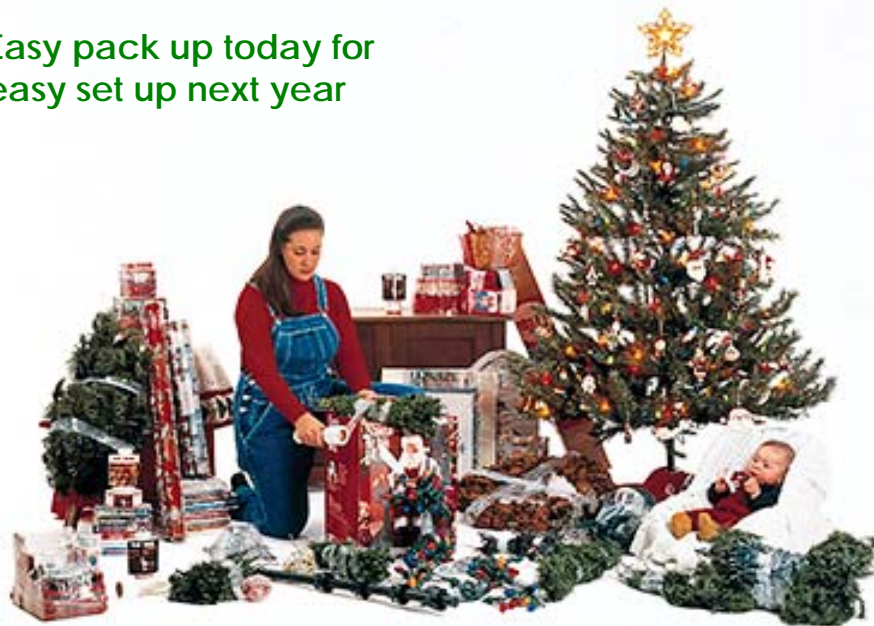

# Wrap up Holiday Decorations with

# FLAT TWINE®

Easy pack up today for  
easy set up next year

Sticks to itself, not to your stuff  
Ties tighter than twine without a knot

## ***Bundle, compact, protect:***

Strings of lights & extension cords

Artificial and live tree pack-up  
or disposal

Wrapping paper, boxes, pictures, books,  
decorative items

Great impulse item – put in a bin under your tree displays alongside the ornaments

Female friendly – convenient, easy too use, multiple applications

Merchandise on every roll – seasonal, storage, moving, organizing applications

Unique handle on every roll – great tension control and 300% stretchability