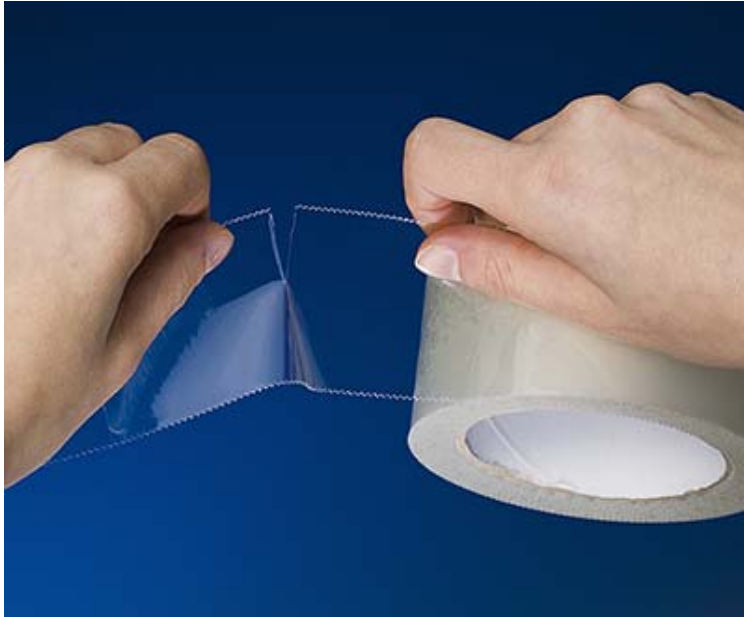

NIFTY® Hand Tear Tape

Serrated edge for easy tearing makes the tape safe to use

- **No dispenser**, no knife, no scissors
- **Impulse item** – everyone uses tape
- **Woman friendly** – easy to use & safe
- **Heavy duty** – 3.2 vs standard 1.8 mil
- **Hot or cold weather**, inside or out
- **High tack**, heavy adhesive

Sell it to everyone – Use it in the store

- **In-store use** – recoup/repair bags, hang signs, mailing & shipping
- **Consumers** – moving, storage, mailing – great for college & camp moves
Ideal for hurricane & storm preparation
- **Contractors** – seal Visqueen, replaces duct, joint, flatback tape
- **Landscapers** – seal tarps and bags

And many more – schools/**teachers**, libraries, art galleries, sheltered workshops, prisons, docks, airports, warehouses

Retail friendly packaging for Nifty® Hand Tear Tape

Each roll is individually shrink-wrapped, labeled with a UPC and product information, and ready to peg in your store